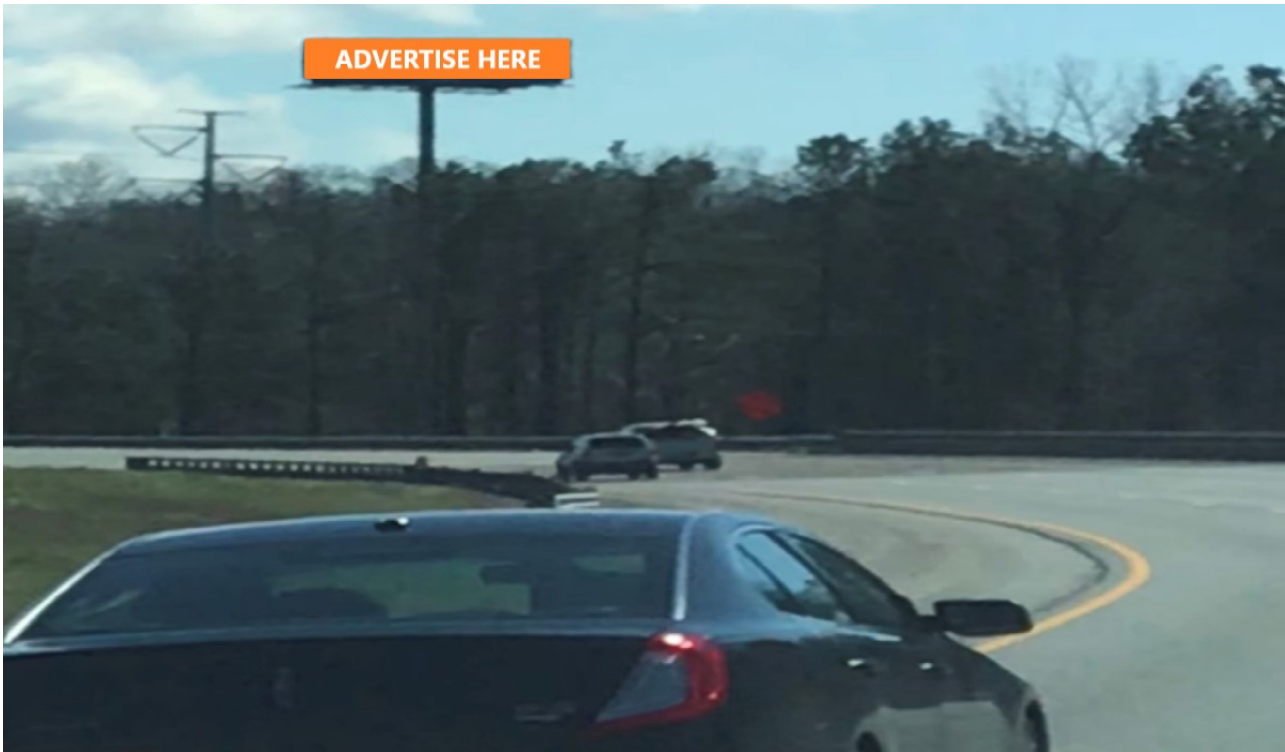

1137 Larry McDonald Memorial Highway - L149N